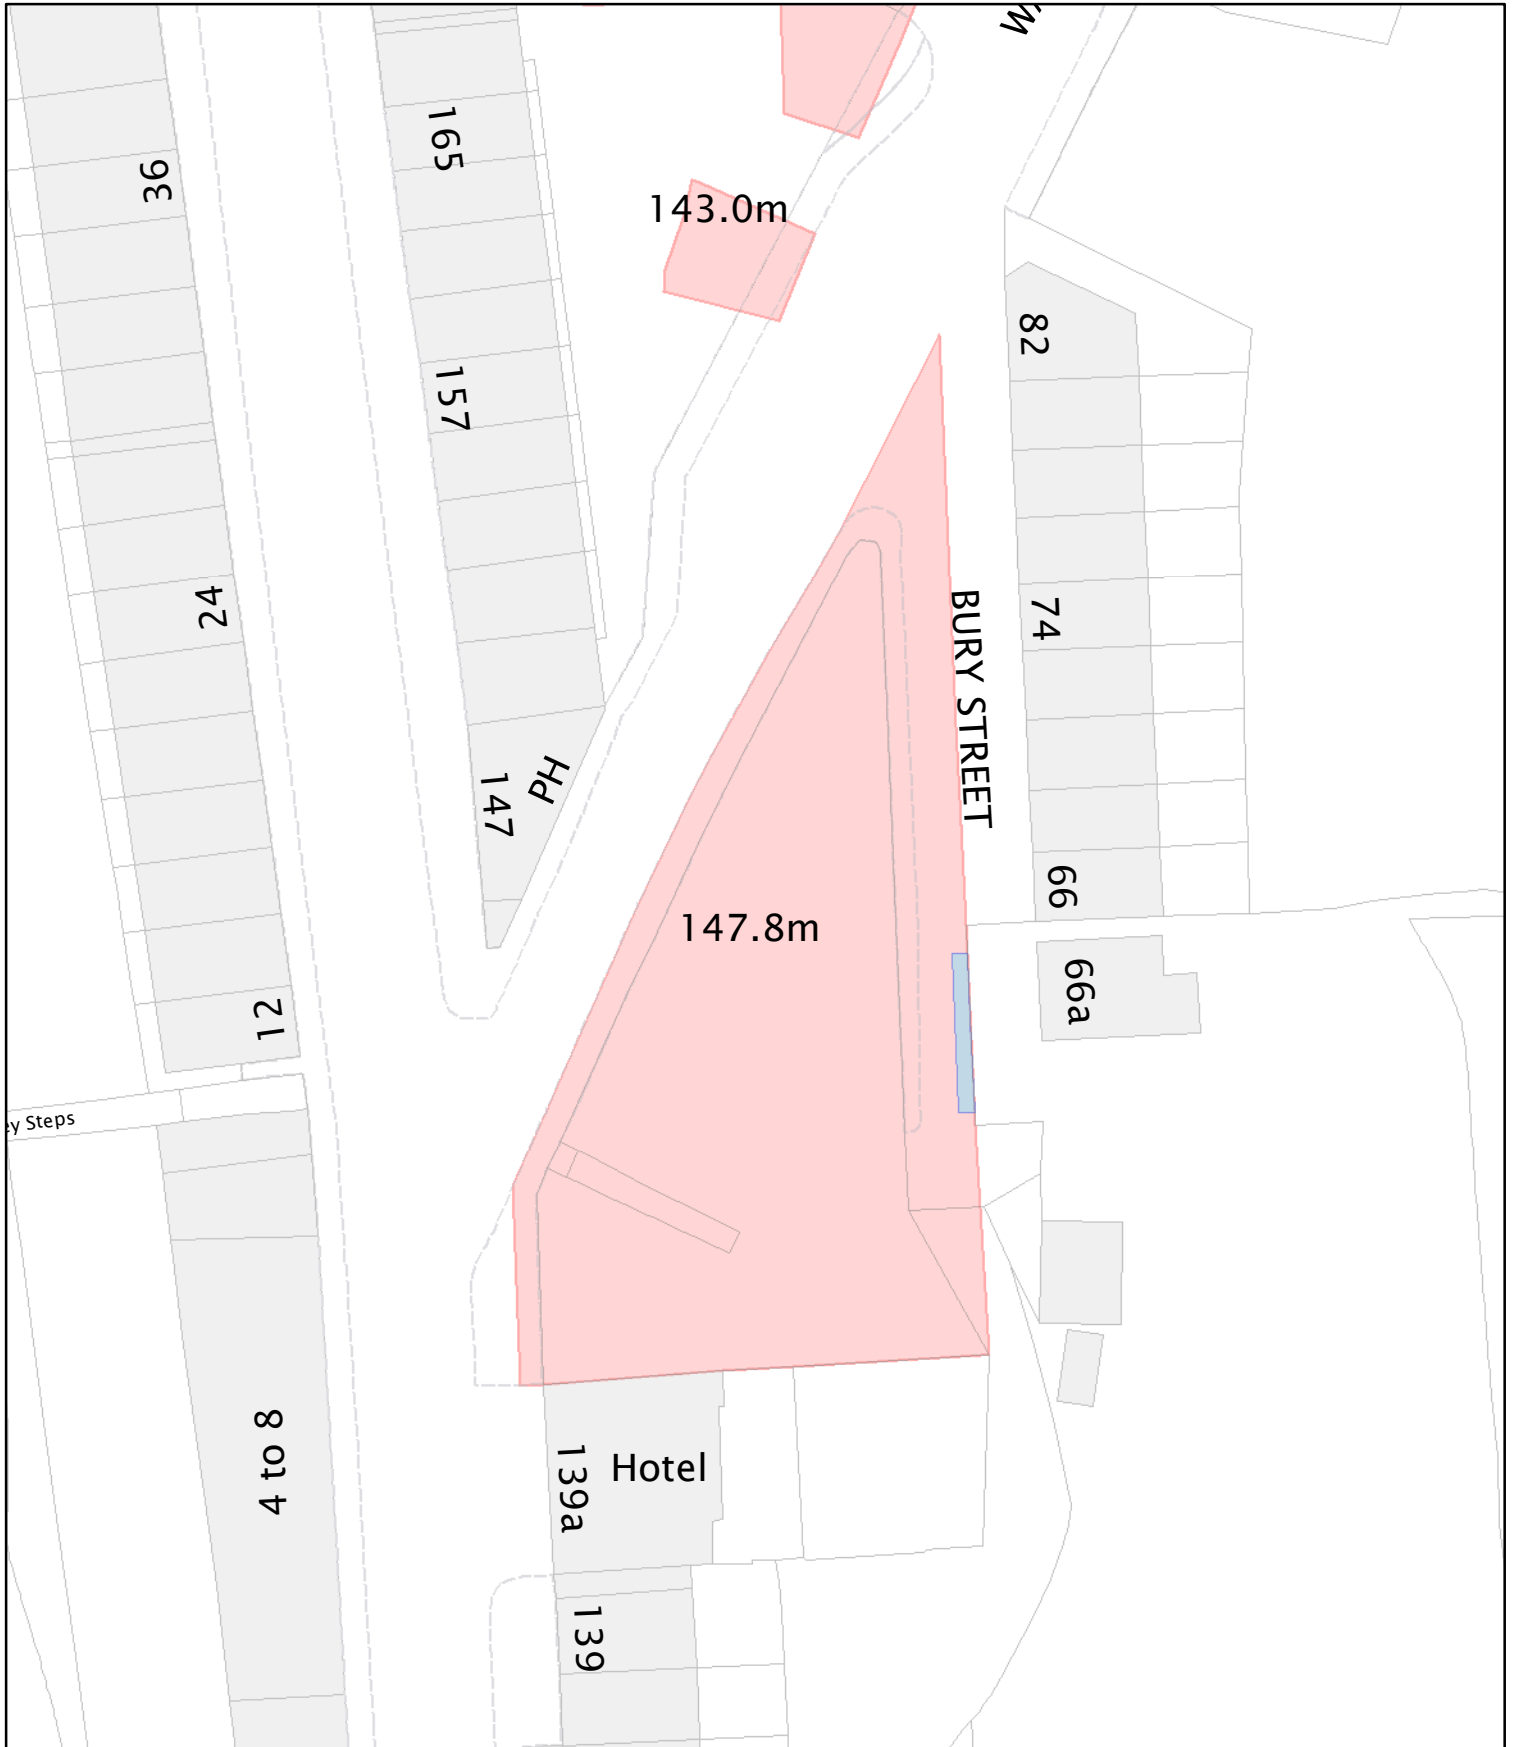

Bury Street Mossley

1:500

SD9701NW

© Crown copyright and database rights 2014
Ordnance Survey 100022697

Plan prepared by Bill Boaden 11/3/2015

Estates & Asset Management Unit
Council Offices
Wellington Road
Ashton-under-Lyne
OL6 6DL